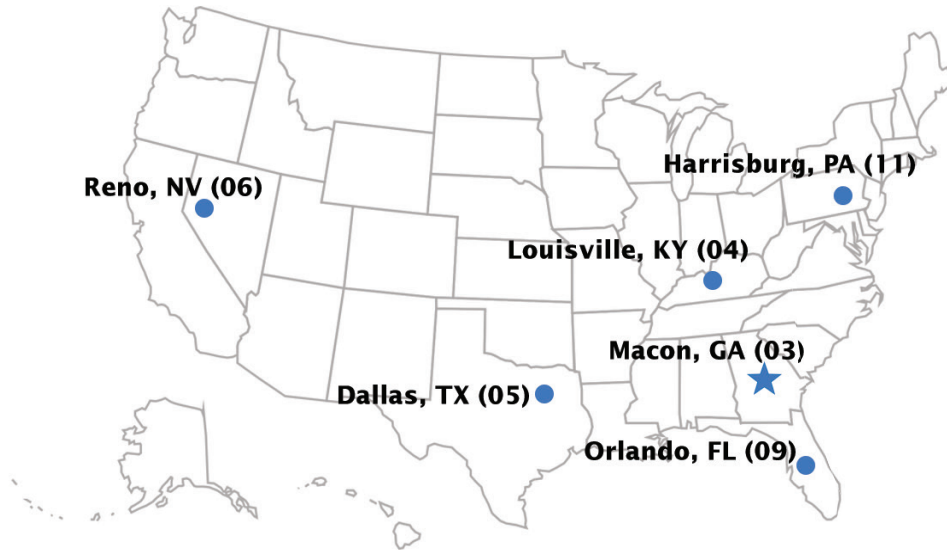

Warehouse Locations

Branch # follows warehouse location name

Shipping Cutoffs

- Orders received by the following times will be shipped the same day.
- Stock orders can only be placed and shipped from the Macon, GA Warehouse.

Macon (03)

UPS Ground Shipments – 5:00 PM EST

UPS Air Services (NDA, 2nd Day Air, 3 Day Select, etc.) – 4:00PM EST

Diligent Delivery – 4:00PM EST (Service only available to some areas)

Advantage Delivery & Logistics – 3:00PM

Fed Ex – 3:30PM (All services)

Louisville (04)

UPS (All Services) – 4:00PM EST

Dallas (05)

UPS Ground Services – 4:30PM CST

UPS Air Services – 3:30PM CST

Reno (06)

UPS (All services) – 4:30PM PST

Golden State Overnight (GSO) – 4:00PM PST

Ontrac – 2:30PM PST

Orlando (09)

UPS (All services) – 3:30 PM EST

Advantage Delivery & Logistics – 4:00 PM EST (Service only available to some areas)

Harrisburg (11)